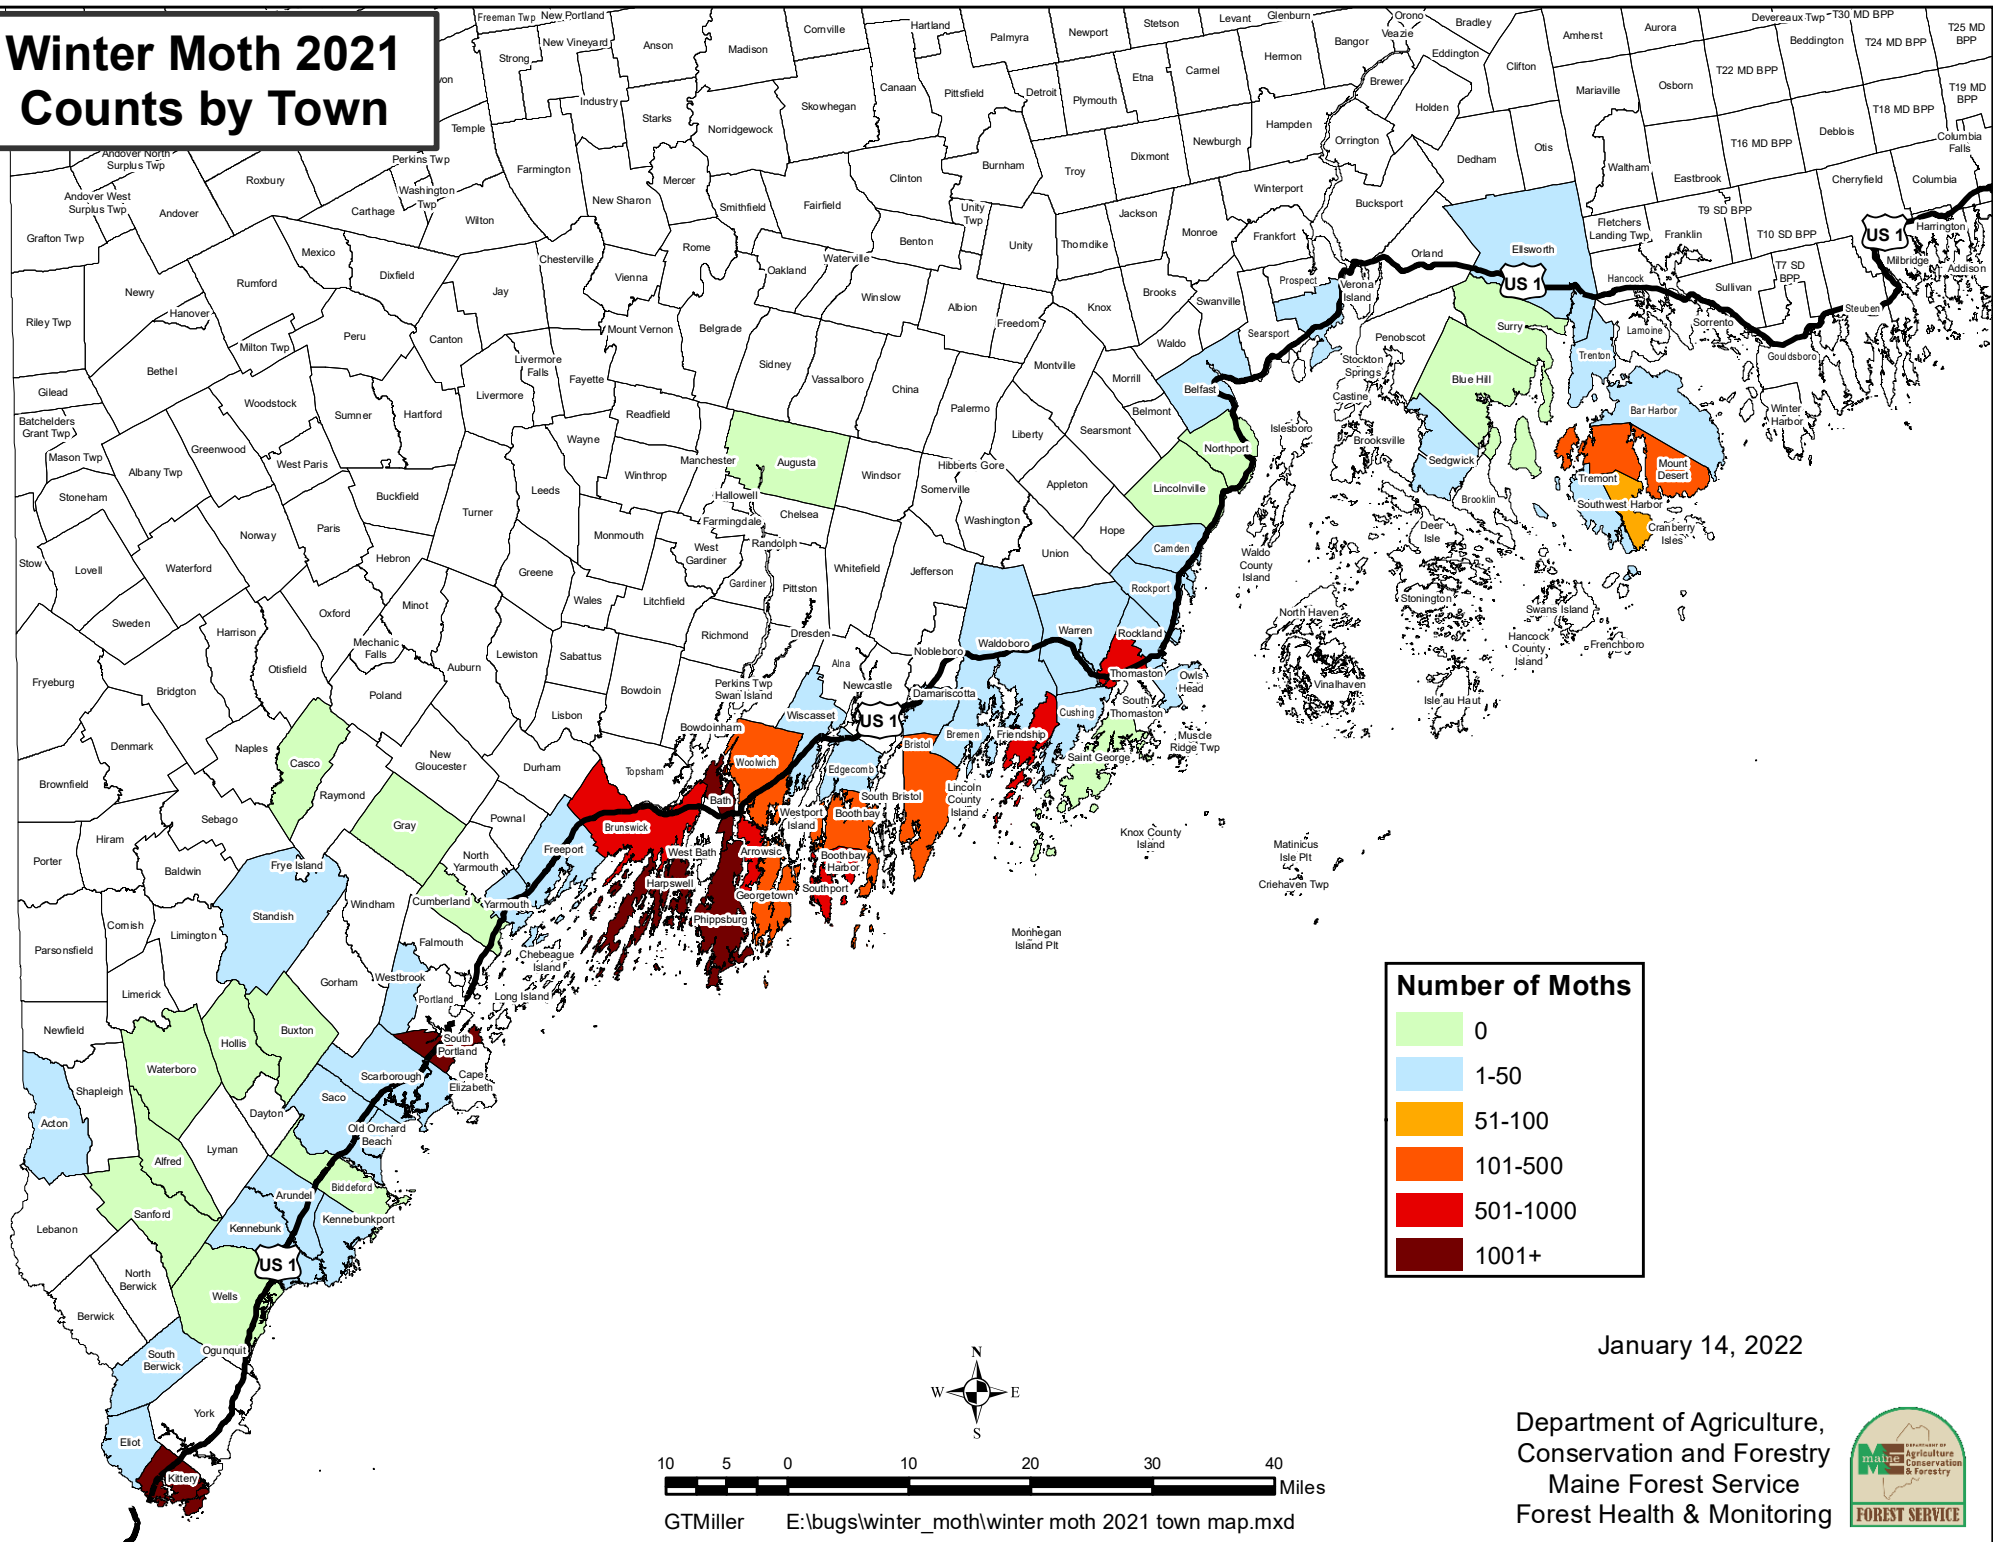

# Winter Moth 2021 Counts by Town

January 14, 2022

Department of Agriculture,  
Conservation and Forestry  
Maine Forest Service  
Forest Health & Monitoring