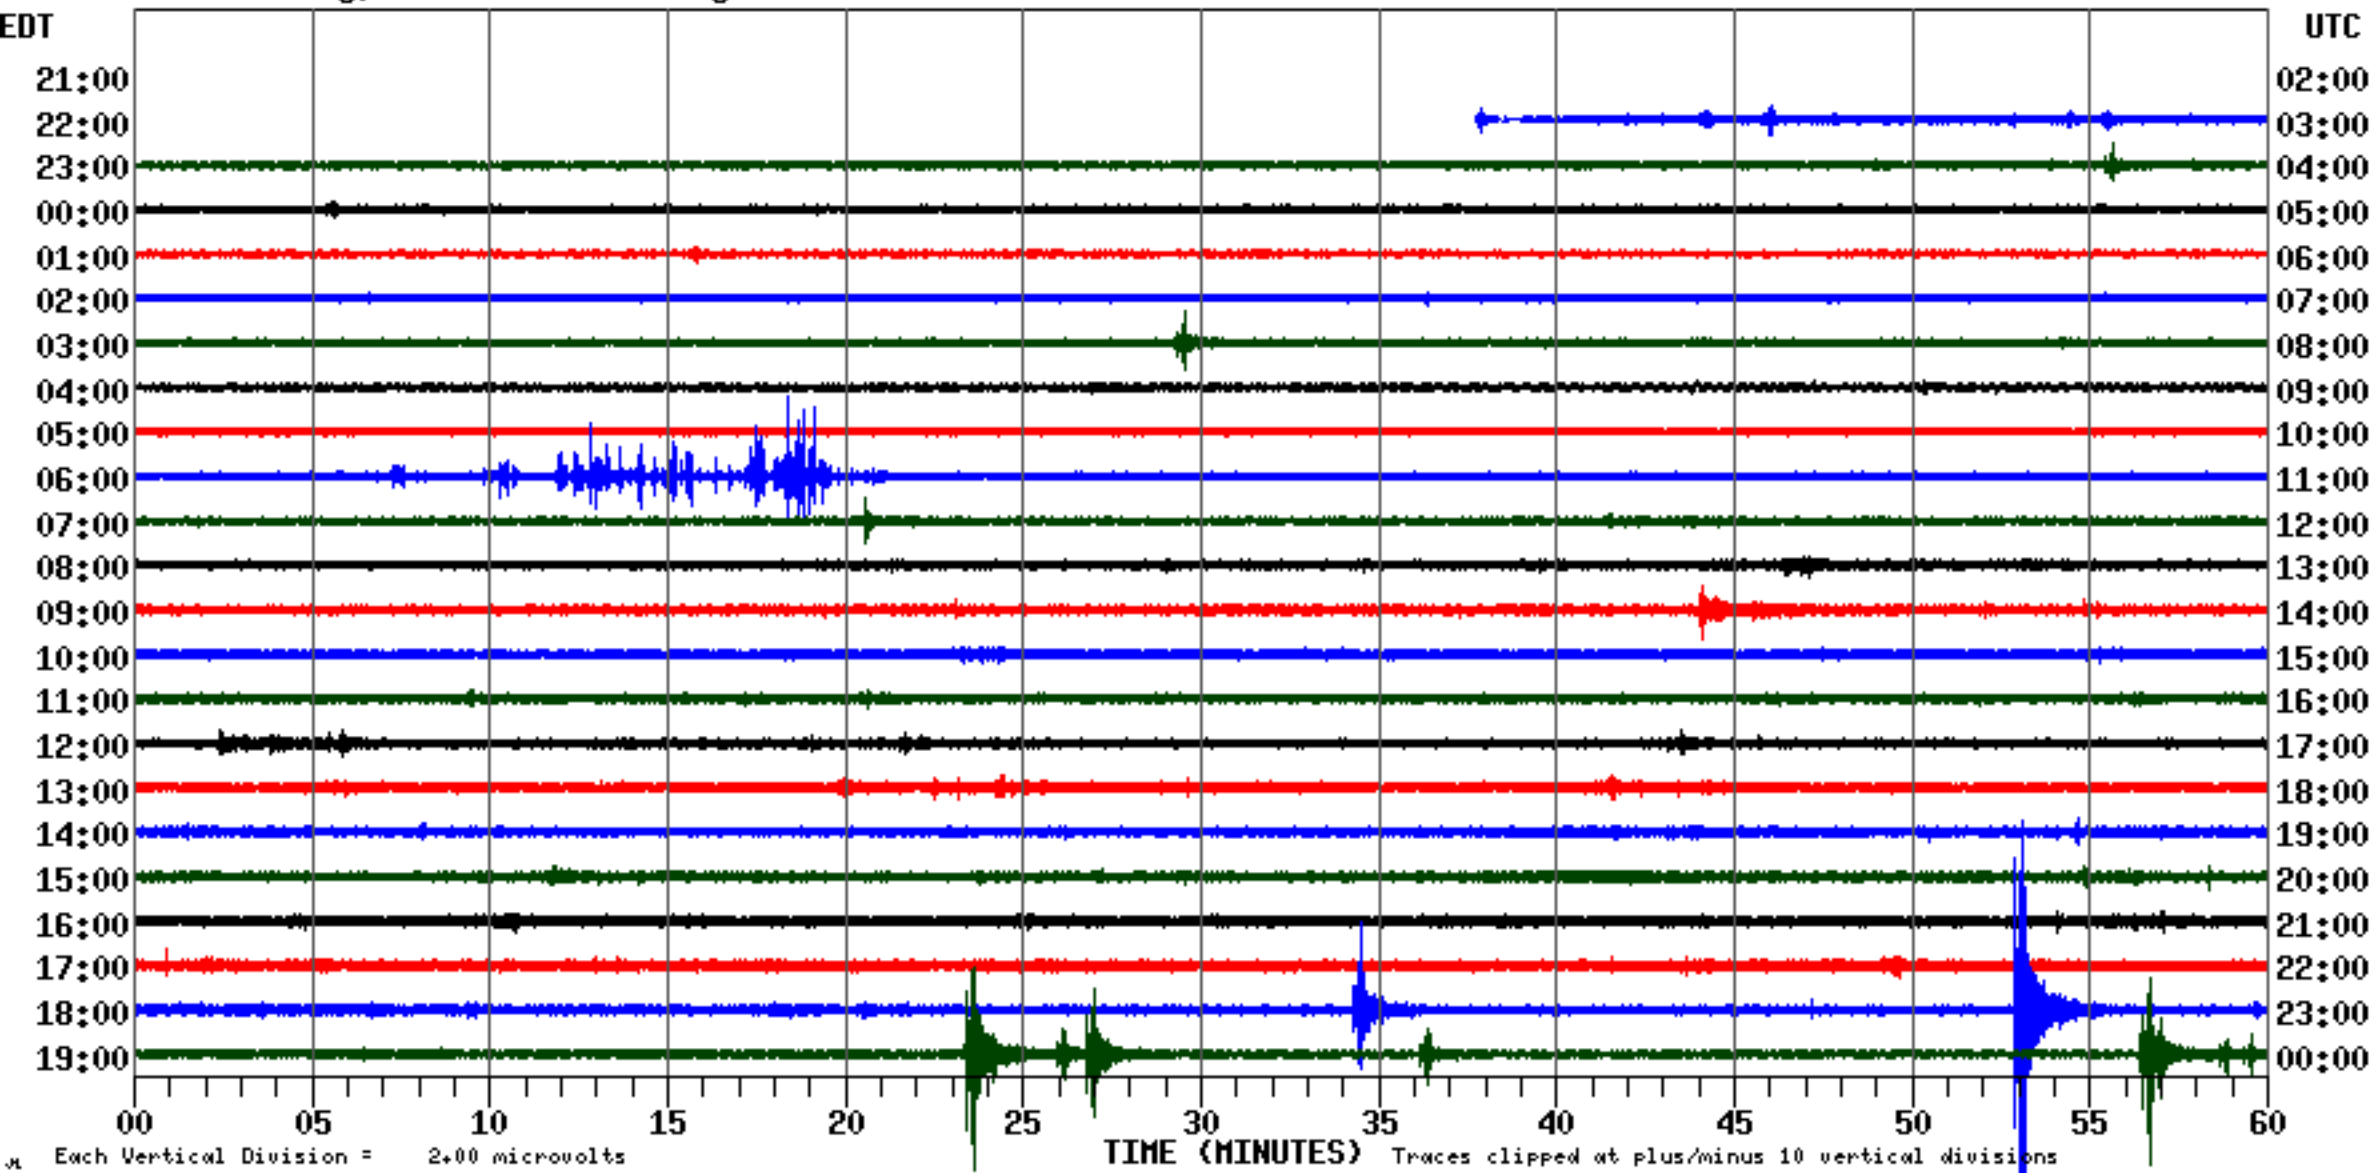

Apr30,2011
PKME SHZ US --
(Peaks-Kenny, ME [Vertical | High-Pass])