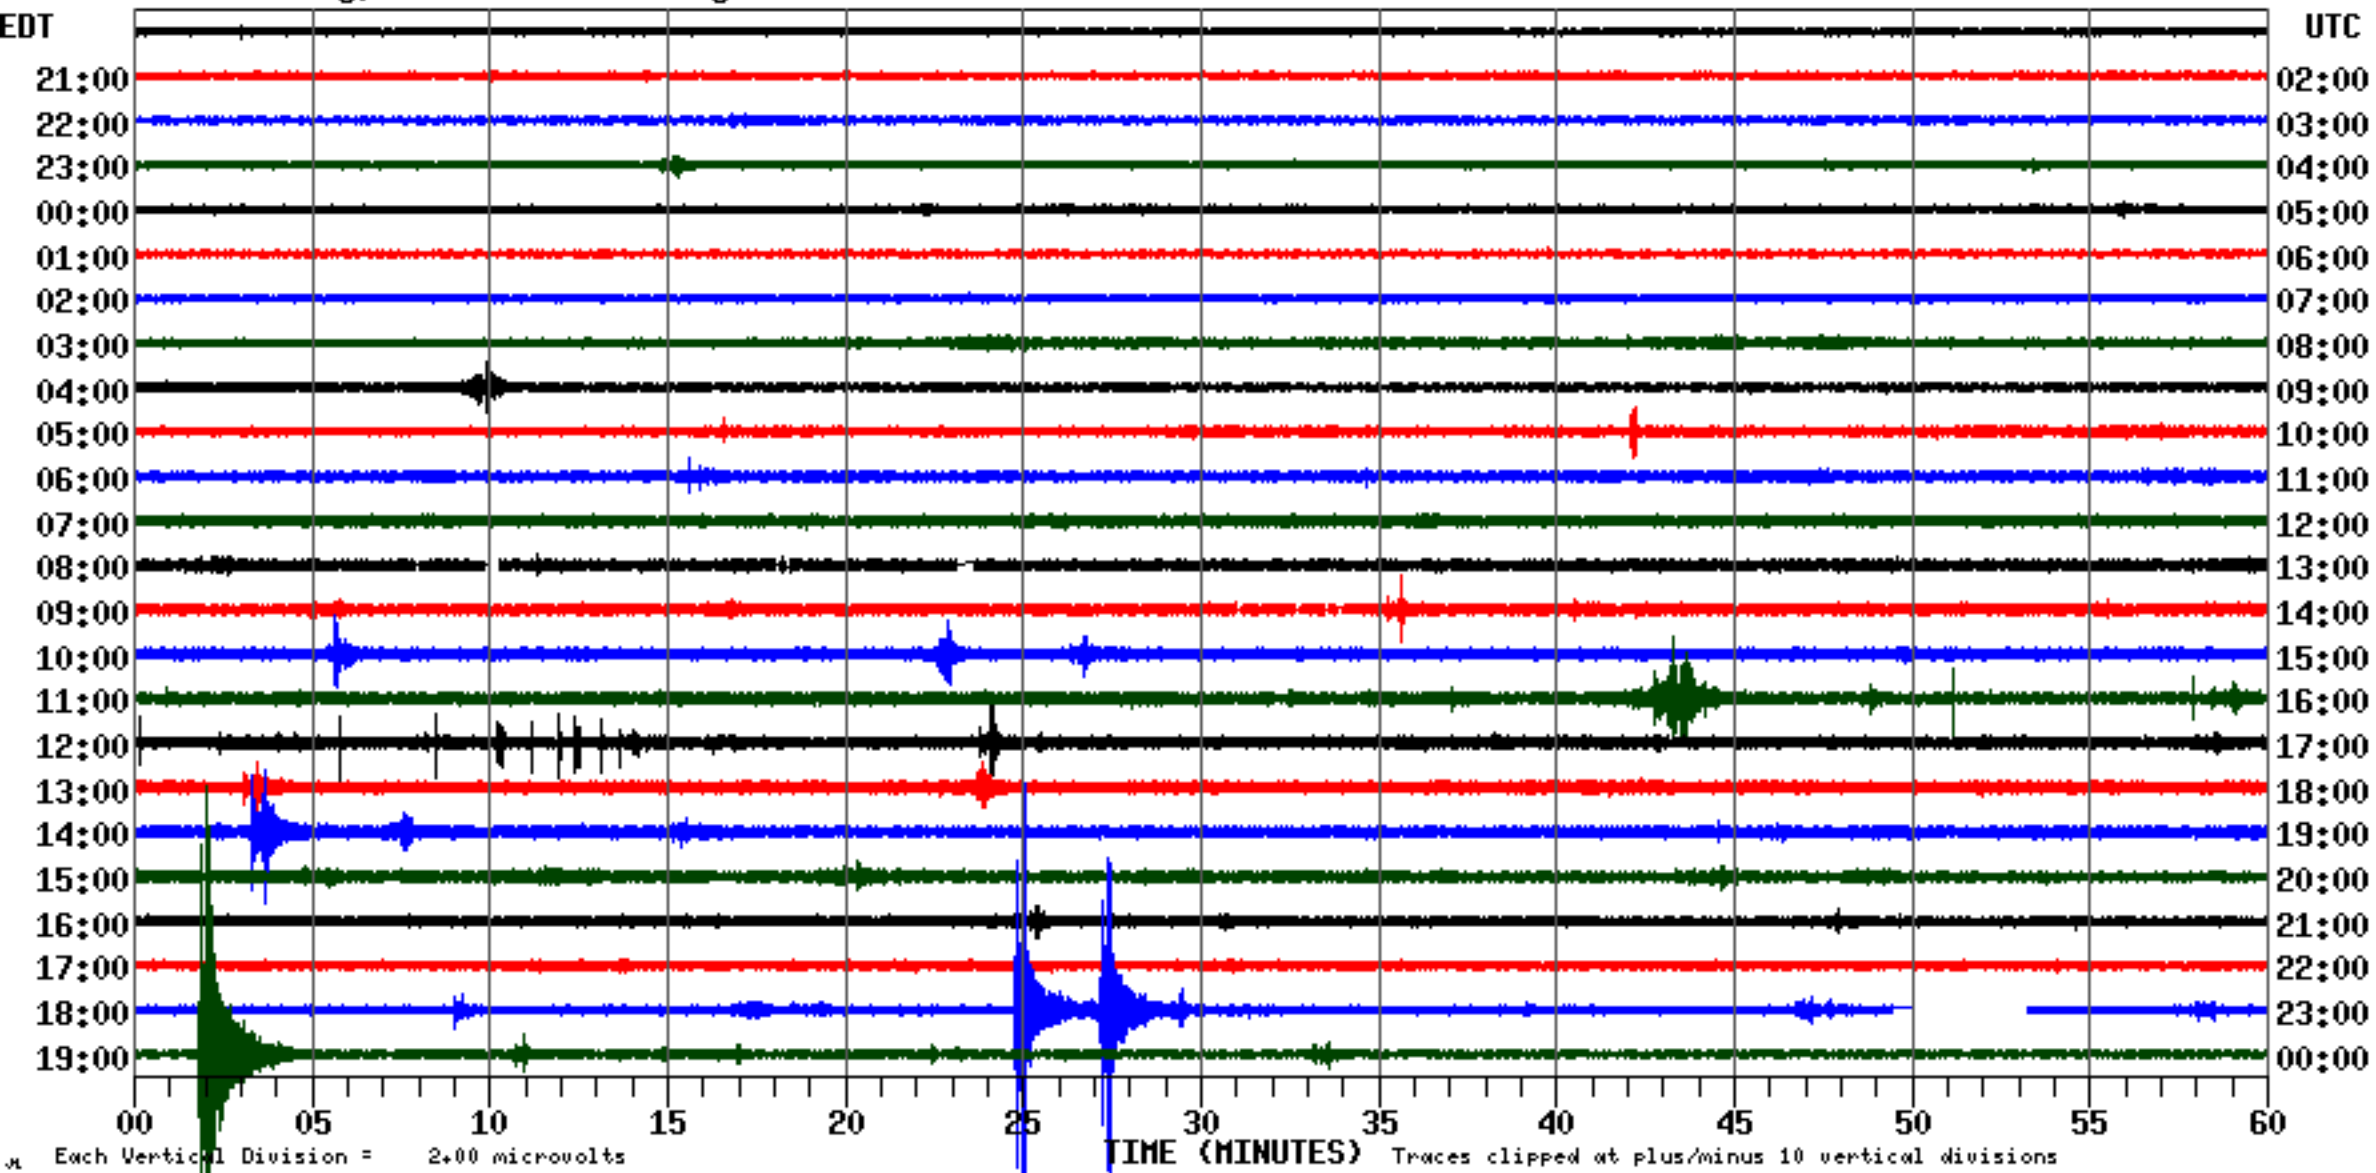

May 3, 2011
PKME SHZ US --
(Peaks-Kenny, ME [Vertical | High-Pass])

May 4, 2011
PKNE SHZ US --
(Peaks-Kenny, ME [Vertical | High-Pass])