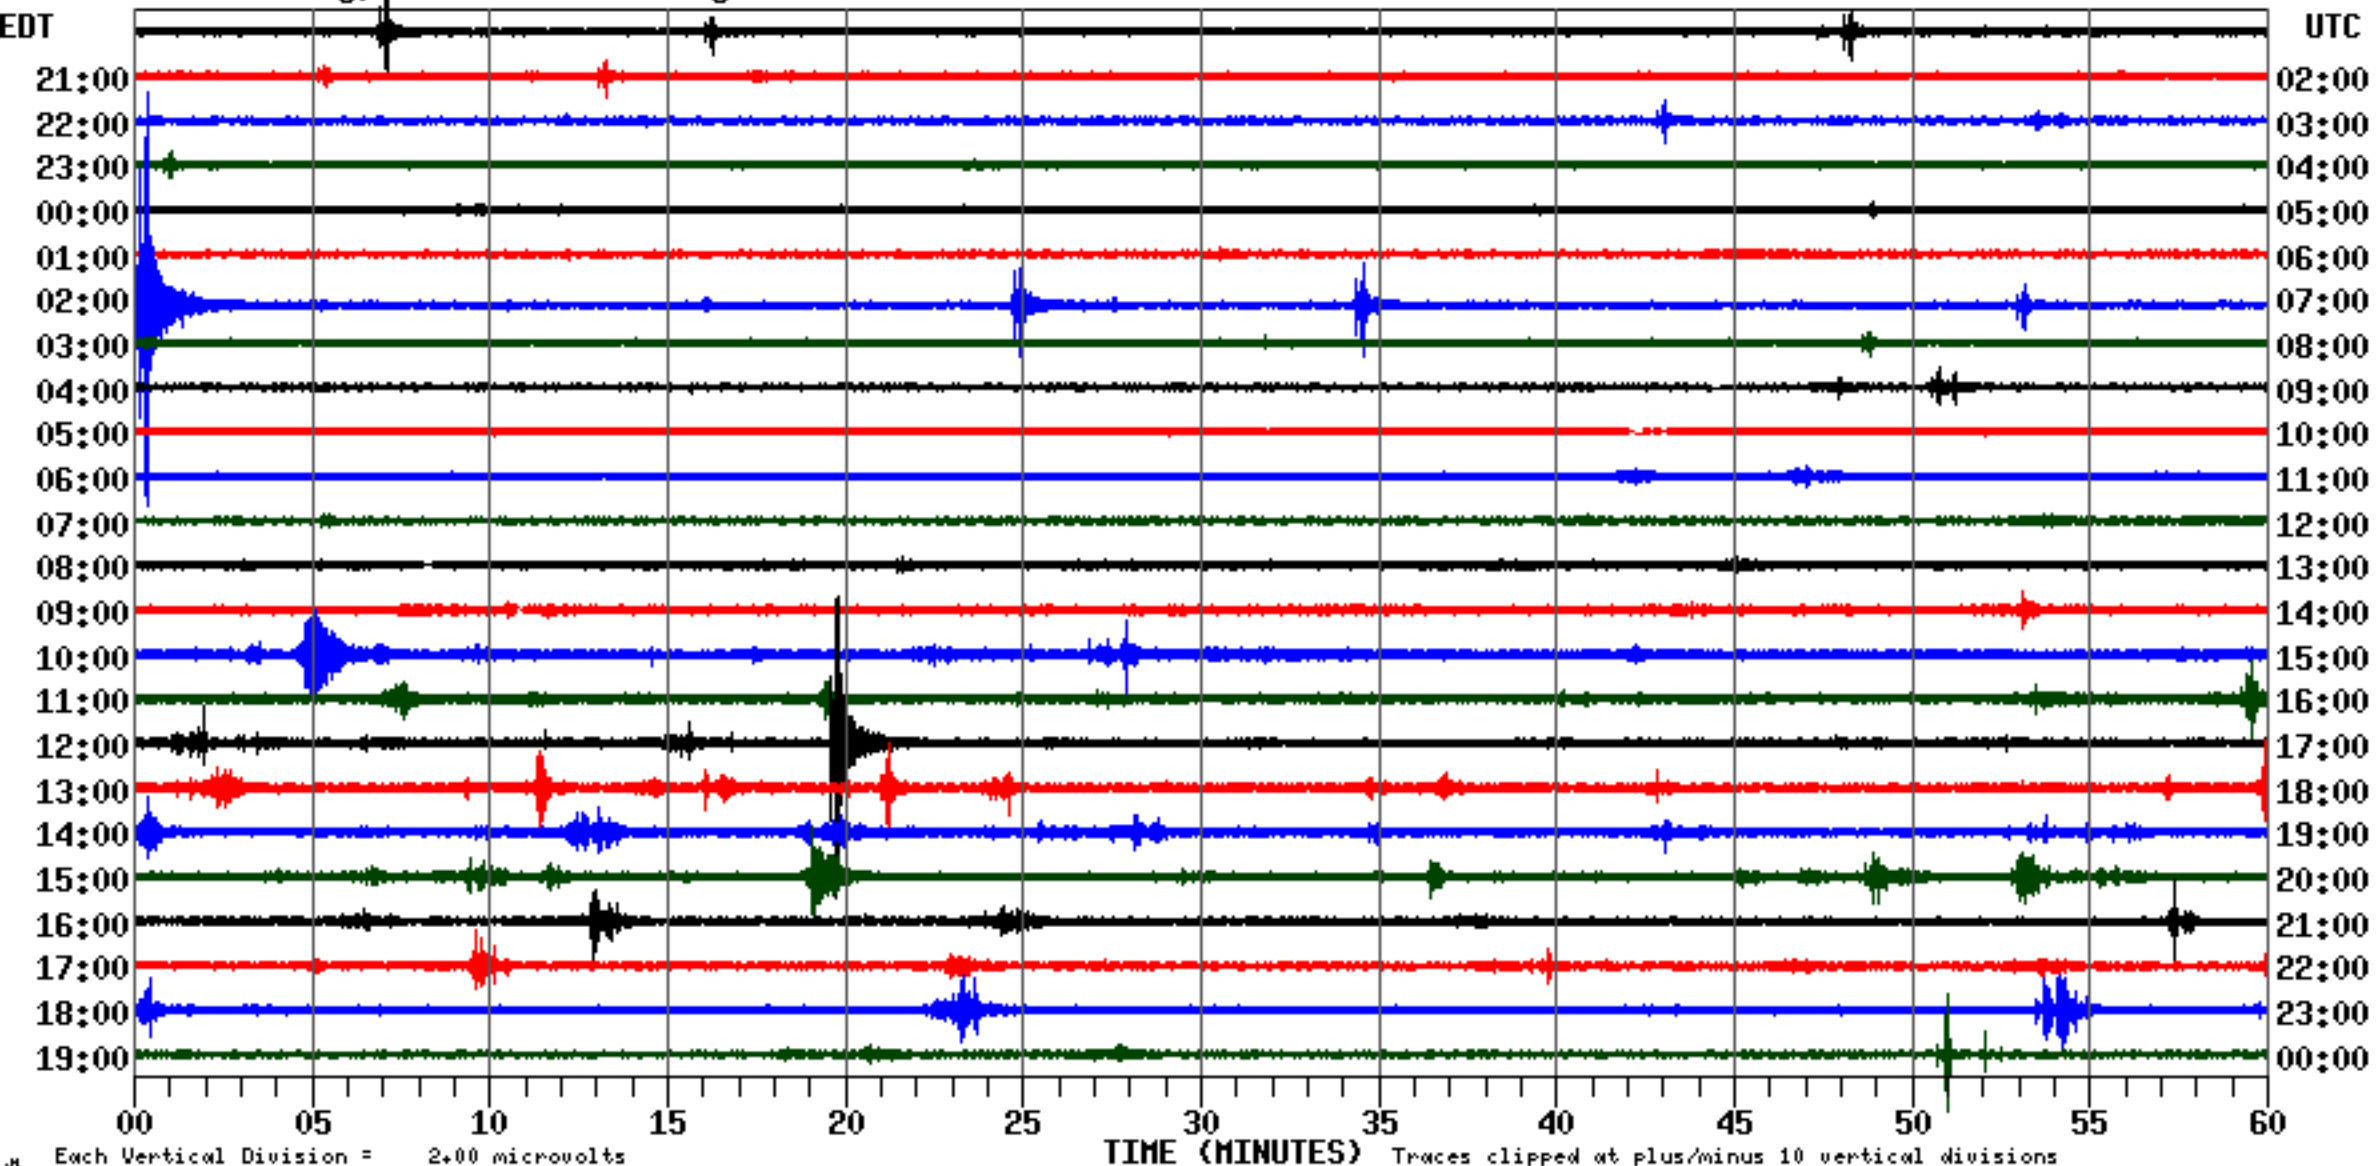

May 1, 2011
PKME SHZ US --
(Peaks-Kenny, ME [Vertical | High-Pass])