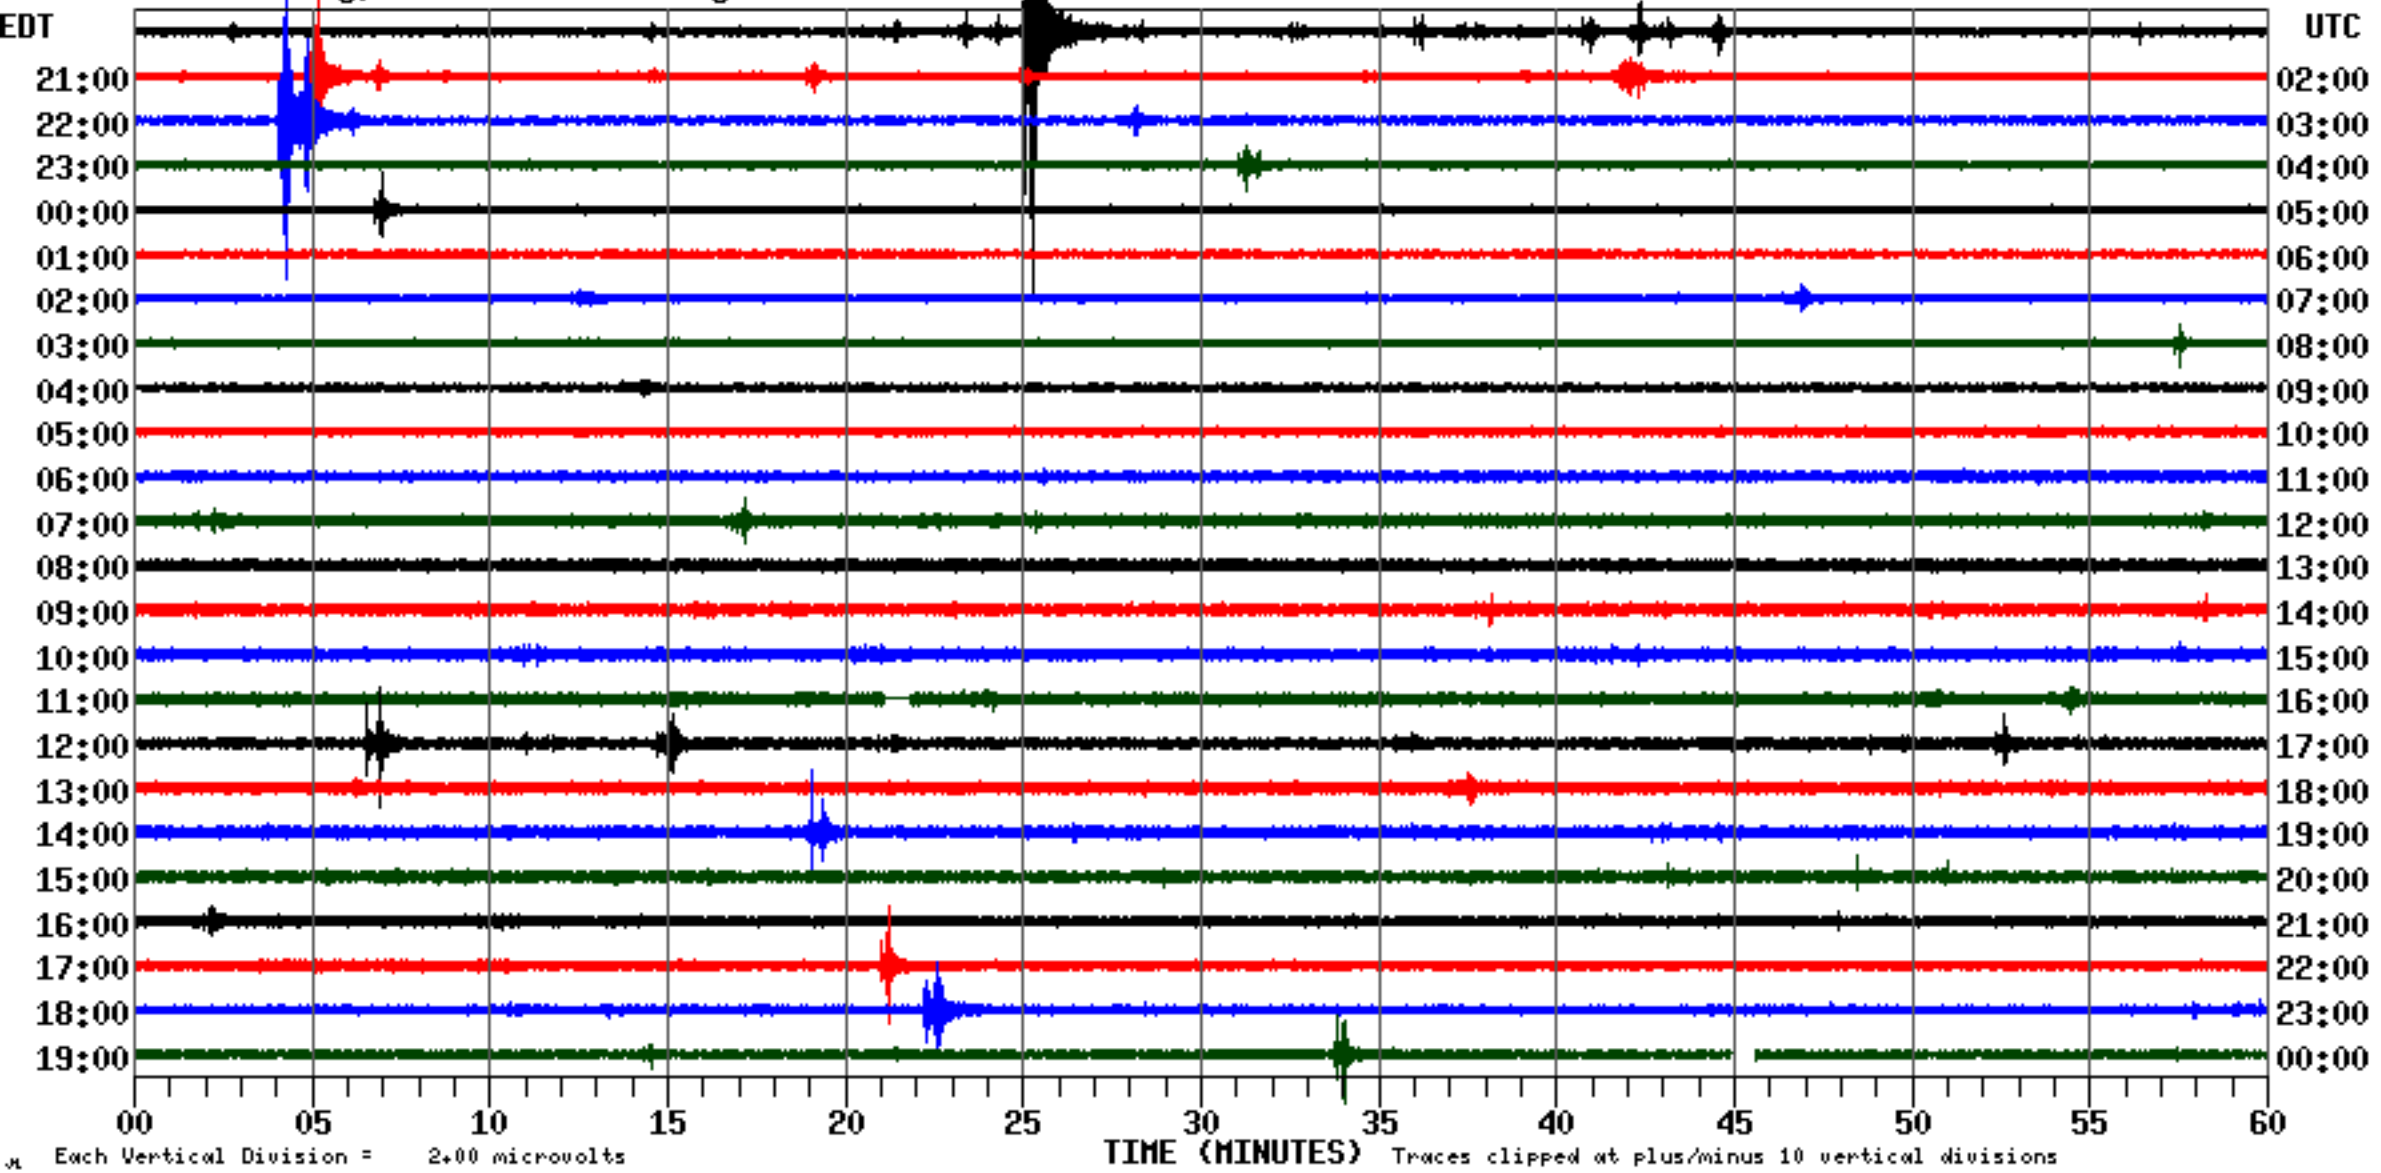

May 3, 2011
PKME SHZ US --
(Peaks-Kenny, ME [Vertical | High-Pass])

May 4, 2011
PKNE SHZ US --
(Peaks-Kenny, ME [Vertical | High-Pass])