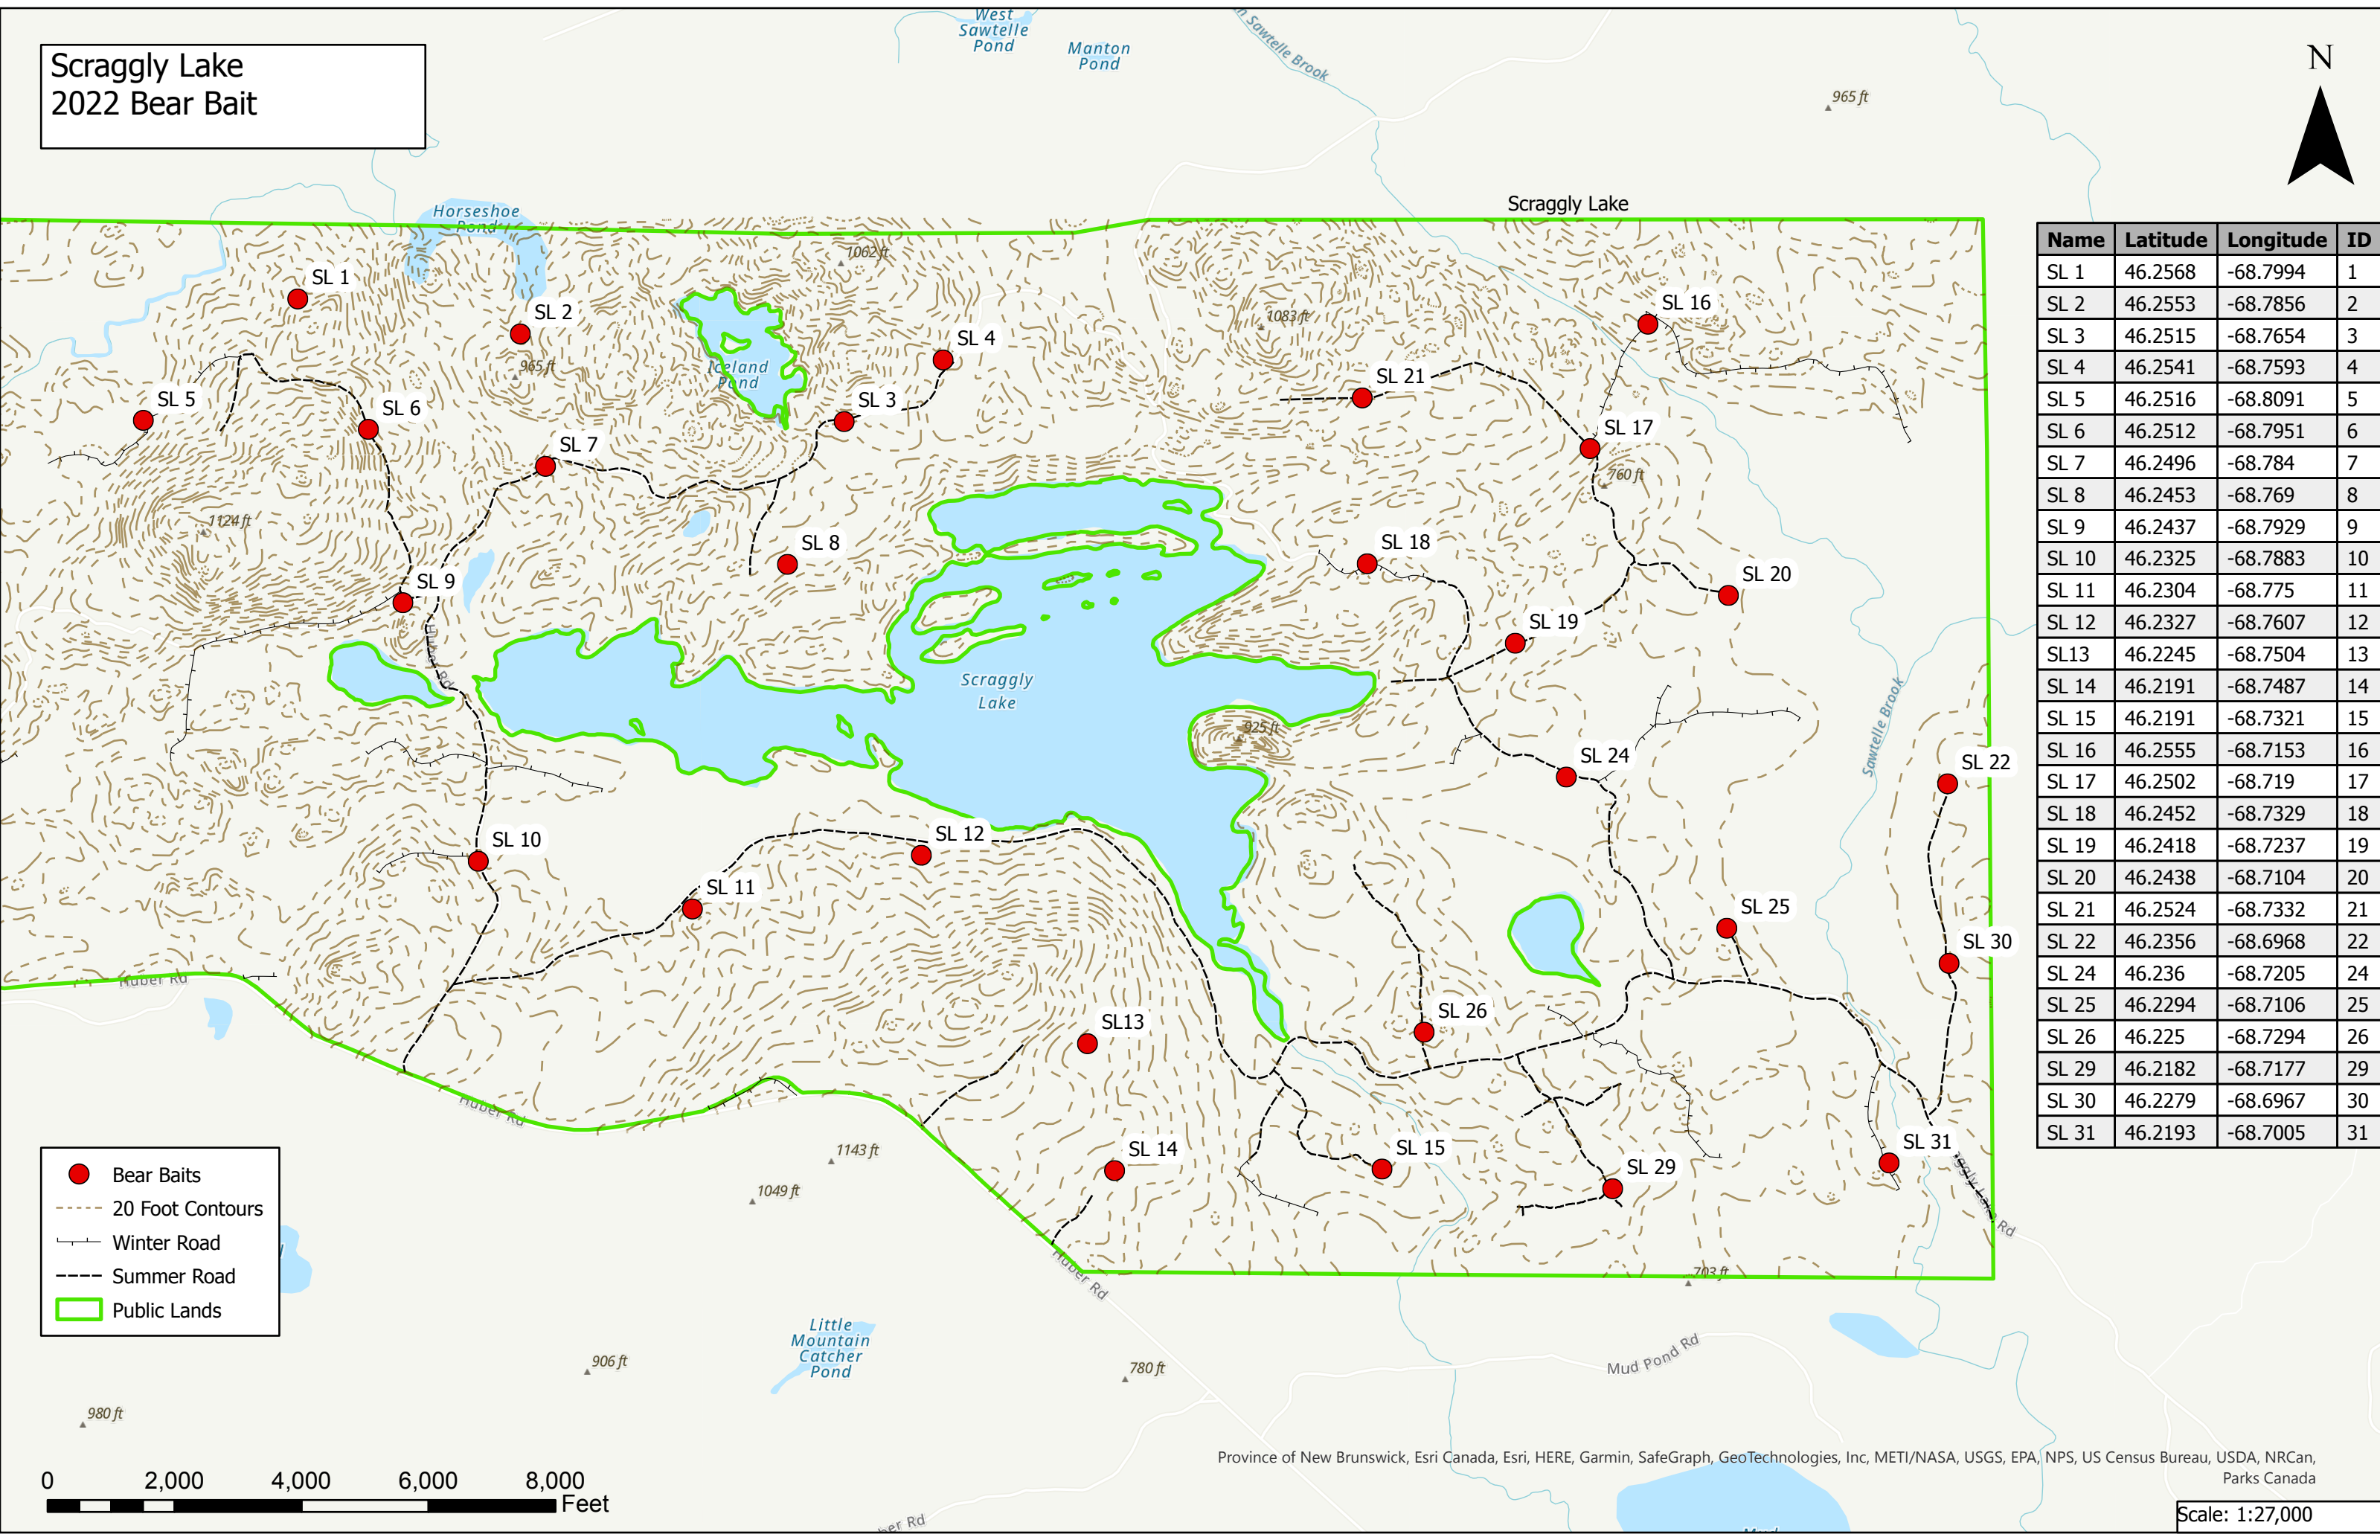

**Scraggly Lake
2022 Bear Bait**

- Bear Baits
- 20 Foot Contours
- Winter Road
- Summer Road
- Public Lands

| Name | Latitude | Longitude | ID |
|-------|----------|-----------|----|
| SL 1 | 46.2568 | -68.7994 | 1 |
| SL 2 | 46.2553 | -68.7856 | 2 |
| SL 3 | 46.2515 | -68.7654 | 3 |
| SL 4 | 46.2541 | -68.7593 | 4 |
| SL 5 | 46.2516 | -68.8091 | 5 |
| SL 6 | 46.2512 | -68.7951 | 6 |
| SL 7 | 46.2496 | -68.784 | 7 |
| SL 8 | 46.2453 | -68.769 | 8 |
| SL 9 | 46.2437 | -68.7929 | 9 |
| SL 10 | 46.2325 | -68.7883 | 10 |
| SL 11 | 46.2304 | -68.775 | 11 |
| SL 12 | 46.2327 | -68.7607 | 12 |
| SL 13 | 46.2245 | -68.7504 | 13 |
| SL 14 | 46.2191 | -68.7487 | 14 |
| SL 15 | 46.2191 | -68.7321 | 15 |
| SL 16 | 46.2555 | -68.7153 | 16 |
| SL 17 | 46.2502 | -68.719 | 17 |
| SL 18 | 46.2452 | -68.7329 | 18 |
| SL 19 | 46.2418 | -68.7237 | 19 |
| SL 20 | 46.2438 | -68.7104 | 20 |
| SL 21 | 46.2524 | -68.7332 | 21 |
| SL 22 | 46.2356 | -68.6968 | 22 |
| SL 24 | 46.236 | -68.7205 | 24 |
| SL 25 | 46.2294 | -68.7106 | 25 |
| SL 26 | 46.225 | -68.7294 | 26 |
| SL 29 | 46.2182 | -68.7177 | 29 |
| SL 30 | 46.2279 | -68.6967 | 30 |
| SL 31 | 46.2193 | -68.7005 | 31 |

Province of New Brunswick, Esri Canada, Esri, HERE, Garmin, SafeGraph, GeoTechnologies, Inc, METI/NASA, USGS, EPA, NPS, US Census Bureau, USDA, NRCAN, Parks Canada

Scale: 1:27,000