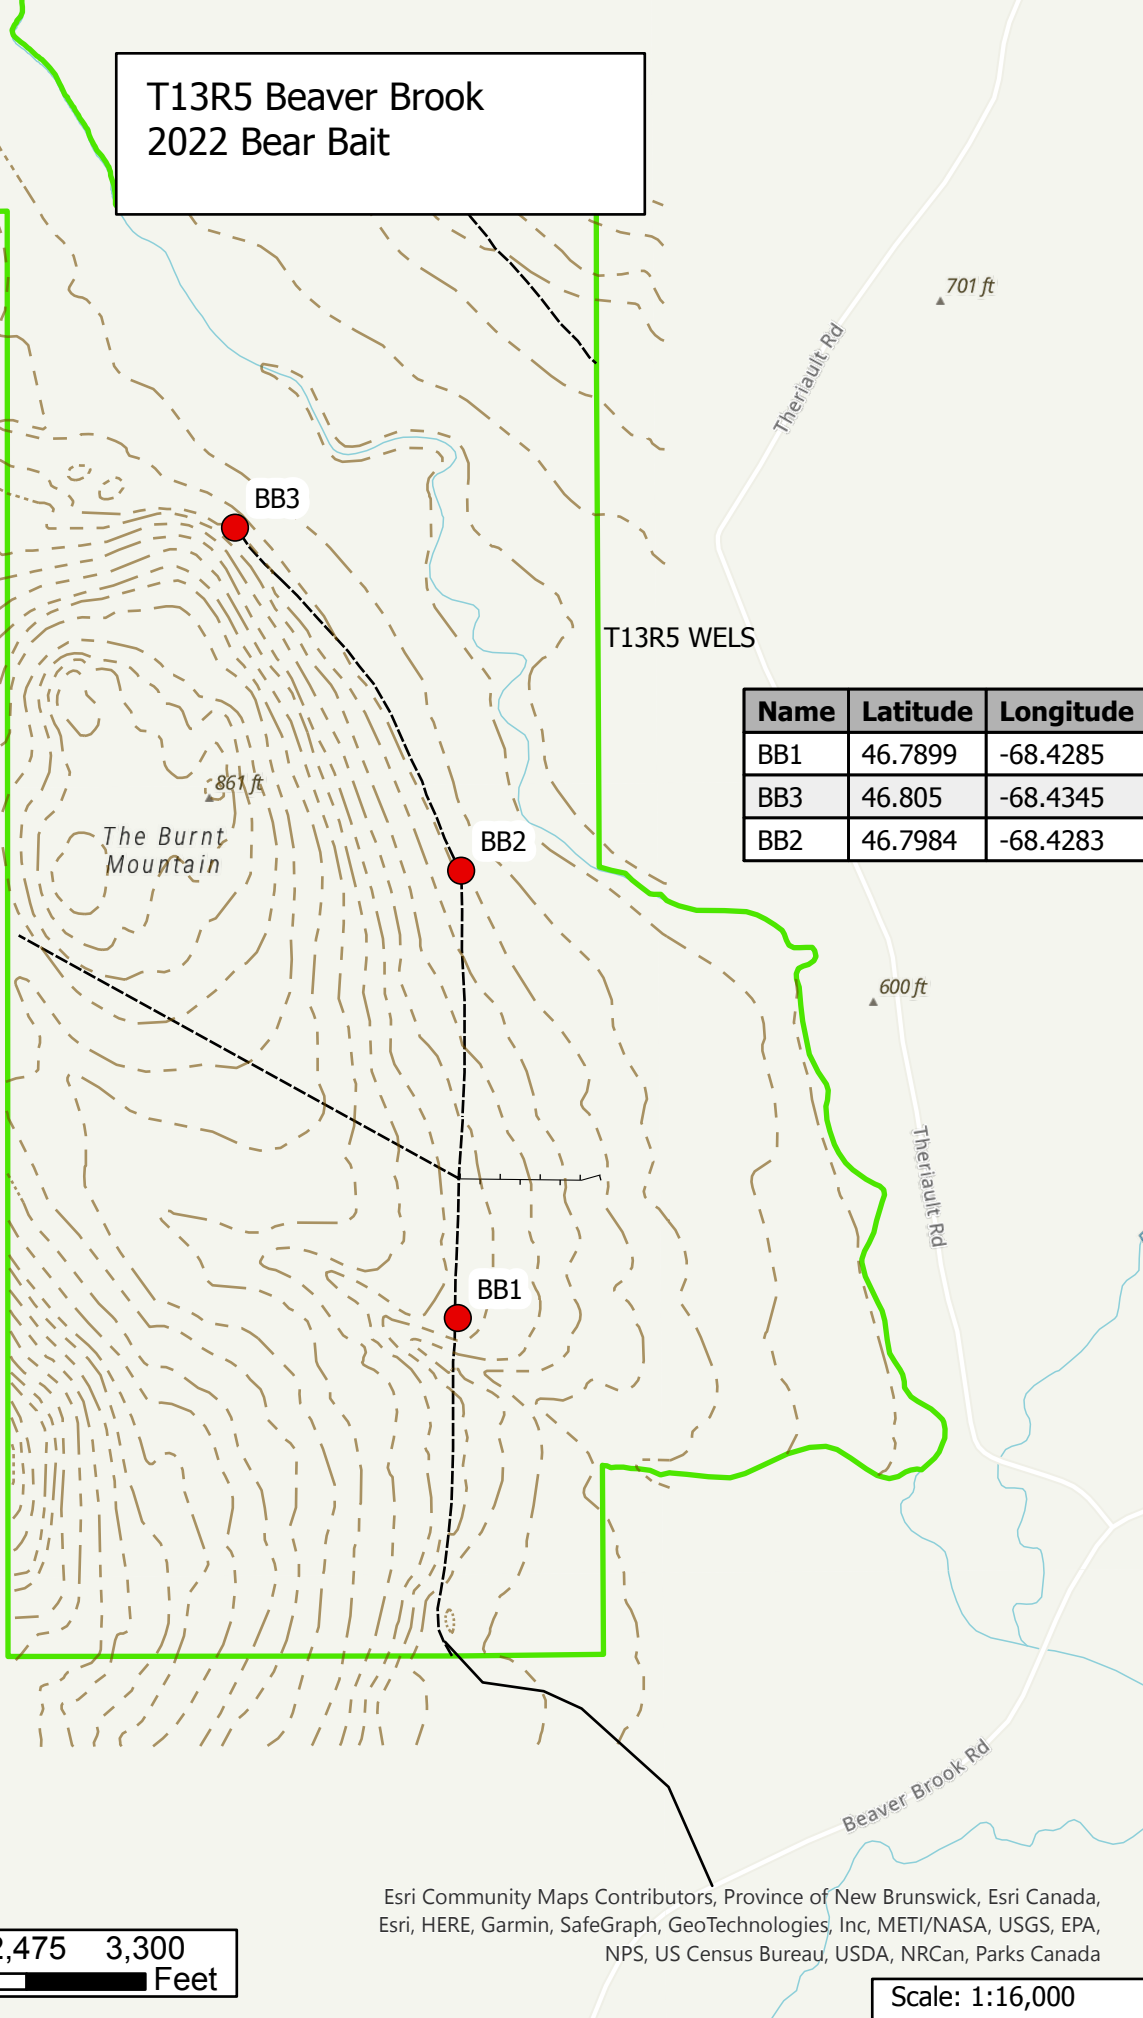

T13R5 Beaver Brook 2022 Bear Bait

Name	Latitude	Longitude
BB1	46.7899	-68.4285
BB3	46.805	-68.4345
BB2	46.7984	-68.4283

-  Bear Baits
-  20 Foot Contours
-  Winter Road
-  Summer Road
-  Public Lands

Esri Community Maps Contributors, Province of New Brunswick, Esri Canada, Esri, HERE, Garmin, SafeGraph, GeoTechnologies, Inc, METI/NASA, USGS, EPA, NPS, US Census Bureau, USDA, NRCan, Parks Canada

Scale: 1:16,000