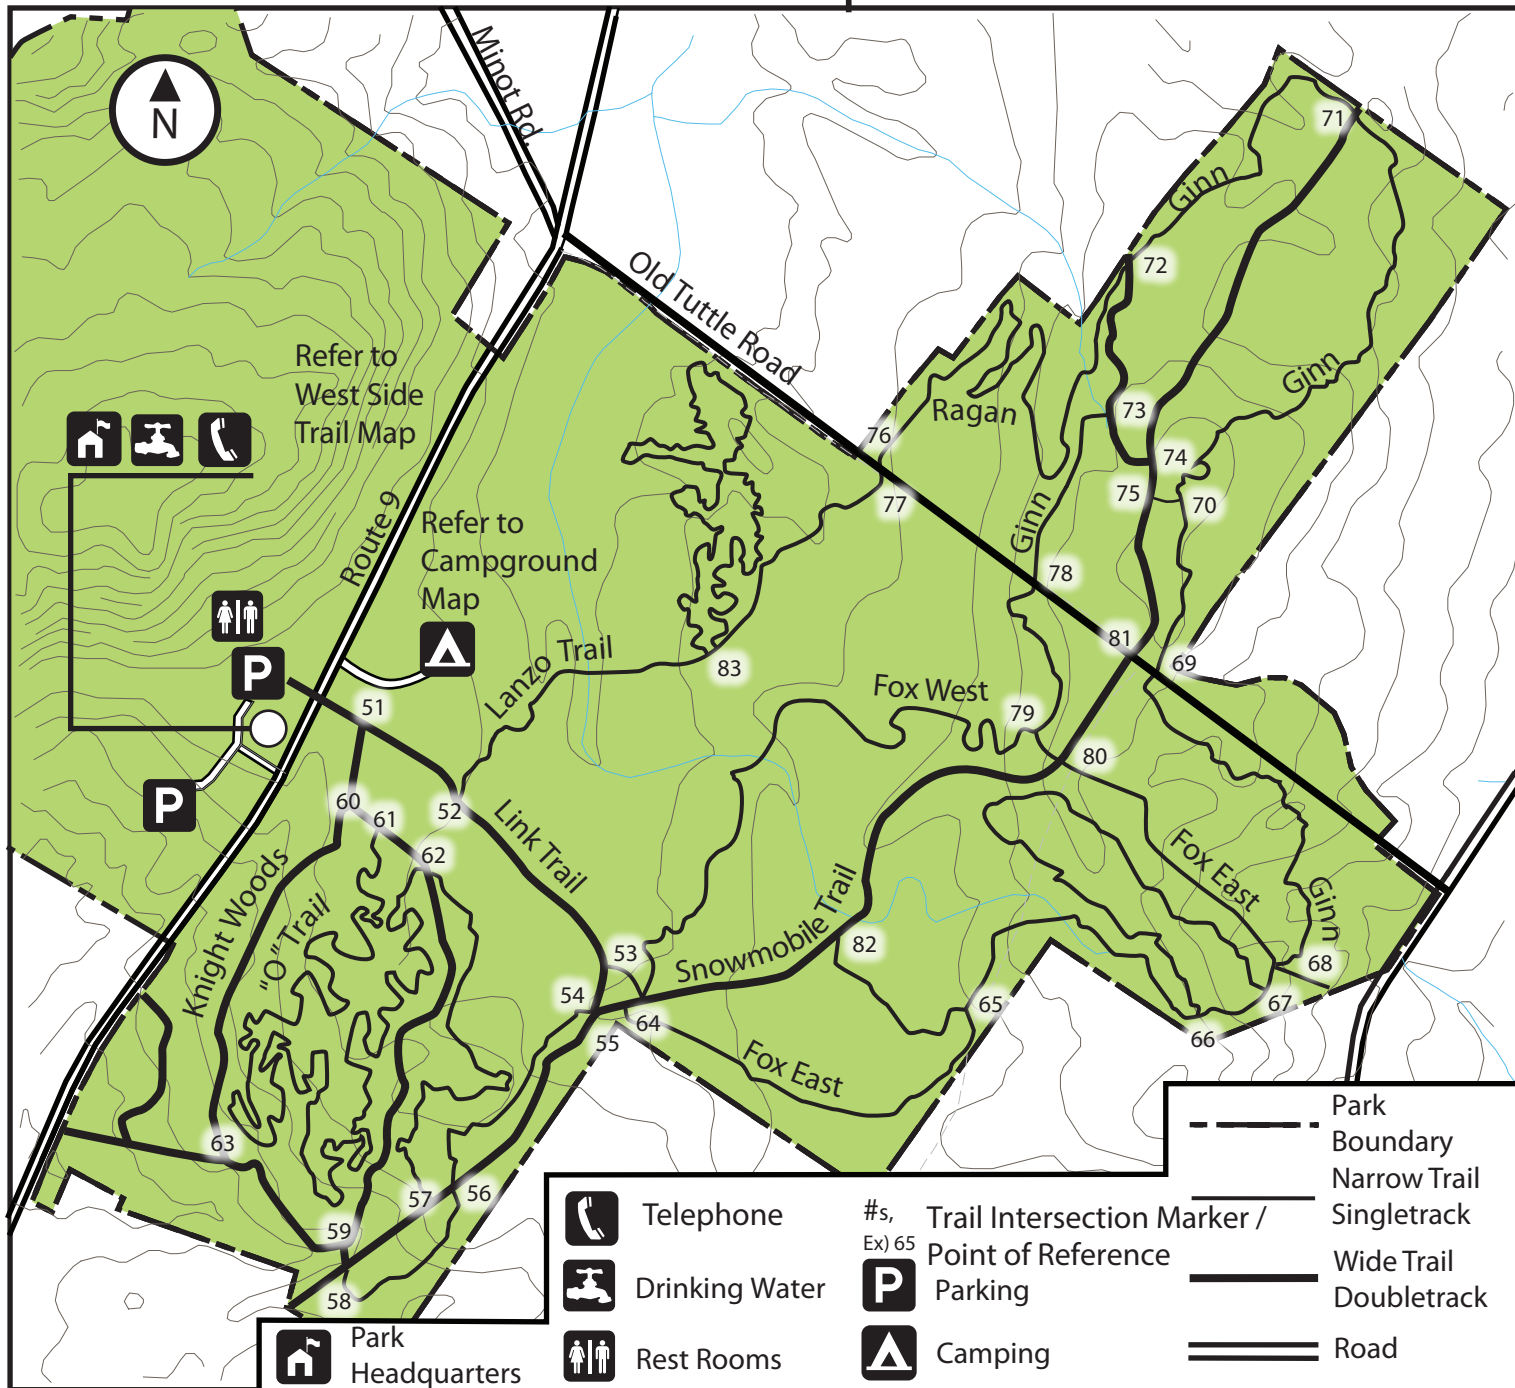

Bradbury Mountain State Park Multi-use Trail Map - East Side

Trail Name	Length (Miles)		Trail Description
Link Trail	0.3	● ● ● ● ●	Flat, wide, snowmobile connector
Knight Woods	1.1	● ● ● ● X	Wide trail with slight grade
Snowmobile Trail	1.5	● ● ● ● ●	Some steep grades
Fox East	1.4	■ ■ ◆ ■ X	Technical narrow trail
Fox West	1.2	■ ■ ◆ ■ X	Technical narrow trail
Ginn	2.6	■ ■ ◆ ■ X	Technical narrow trail
Ragan	0.7	■ ■ ◆ ■ X	Technical narrow trail
Lanzo	1.6	■ ■ ◆ ■ X	Technical narrow trail
"O" Trail	2.4	◆ ◆ ◆ ◆ X	Very challenging tight trail

● = Easier ■ = Intermediate ◆ = Most Difficult X = Not Allowed 0 feet 1000 feet 2000 ft.