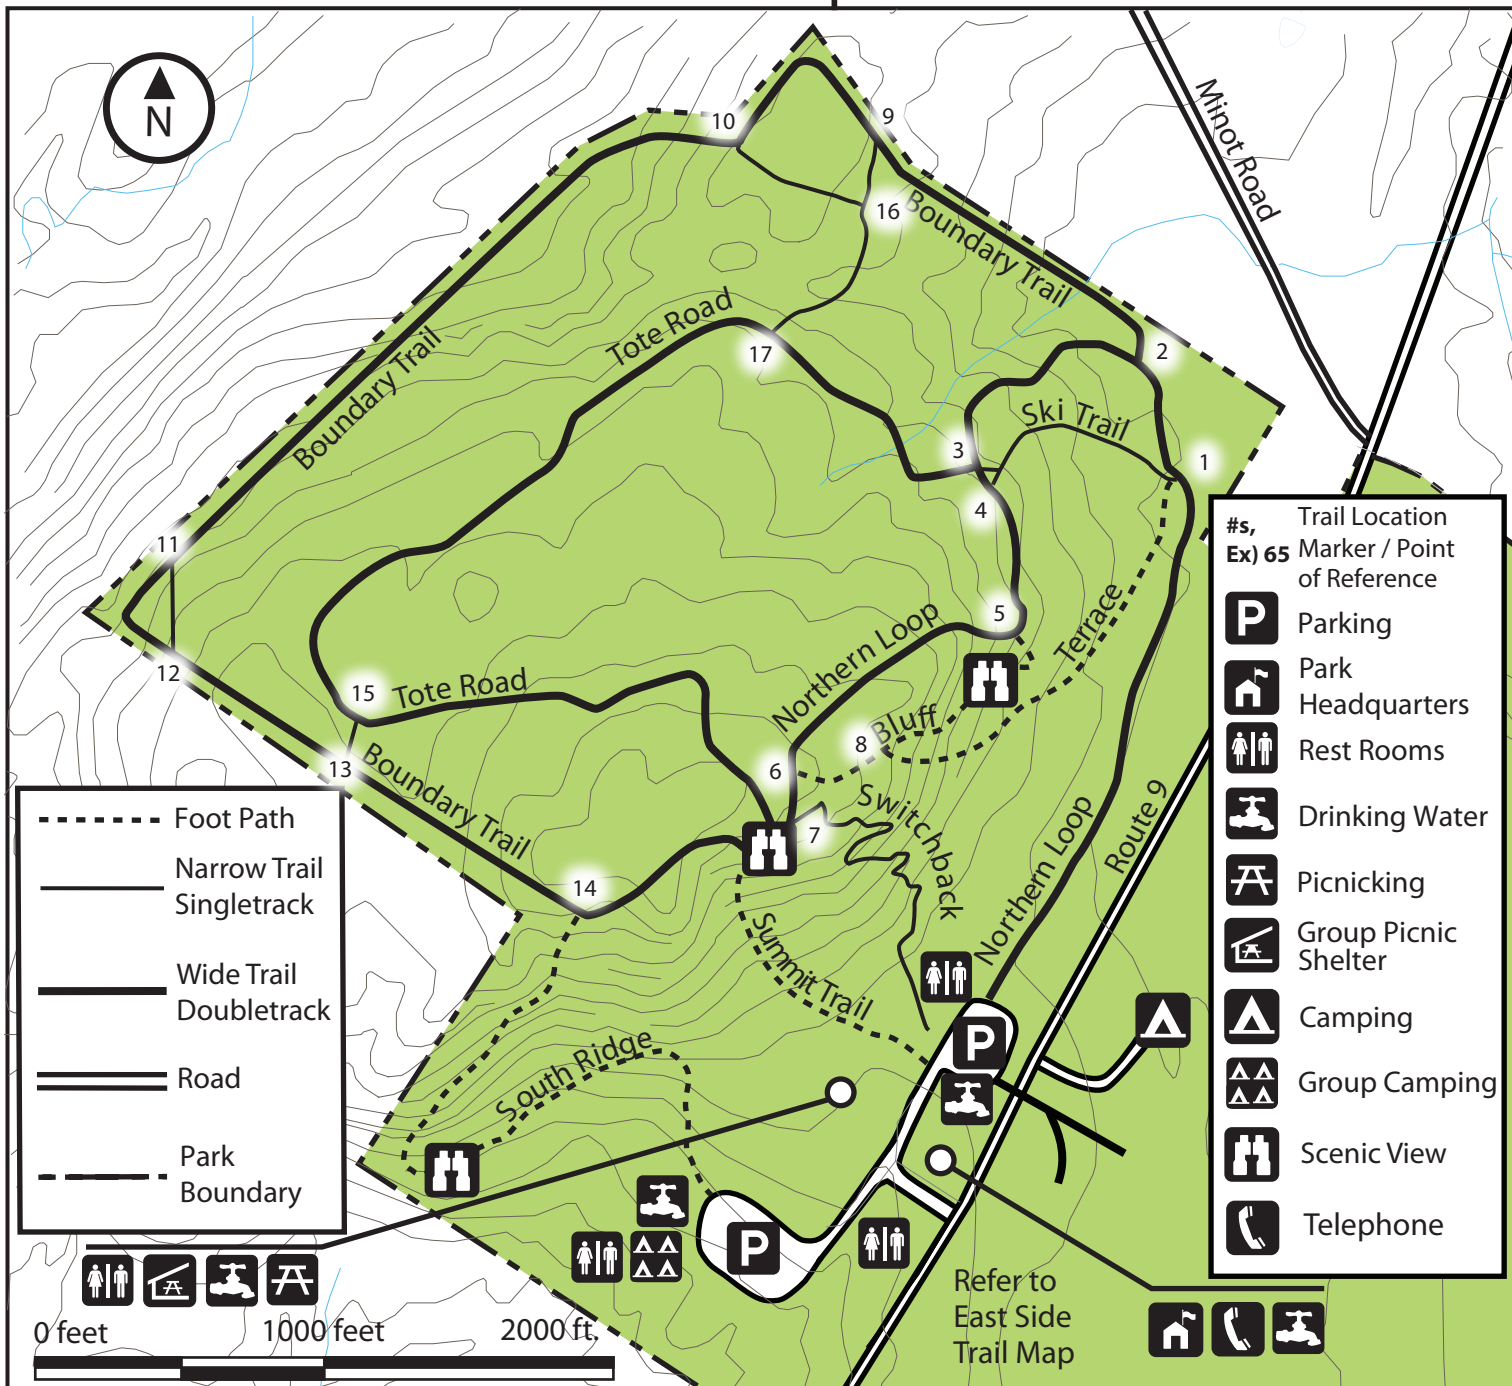

Bradbury Mountain State Park Multi-use Trail Map - West Side

Trail Name	Blaze Color	Length (Miles)		Trail Description
Northern Loop	Blue	1.0	● ■ ■ ■ X	Wide gradual ascent to summit
Summit	White	0.3	■ X X X X	Steepest ascent, but not a difficult hike
Bluff	Red	0.2	● X X X X	Fairly Flat
Tote Road	White	1.0	● ● ● ● X	Flat, wide loop
Boundary	Orange	1.5	■ ◆ ◆ ◆ X	Steep areas, sharp turns, icy in winter
Ski	Green	0.2	● ■ ■ ■ X	Short gradual ascent
Terrace	Gray	0.3	● X X ◆ X	Wide, well packed, gradual ascent
South Ridge	Red	0.5	■ X X X X	Some steep areas with ladder ascent
Switch Back	None	0.3	■ ◆ X ◆ X	Very steep, sharp turns

● = Easier ■ = Intermediate ◆ = Most Difficult X = Not Allowed