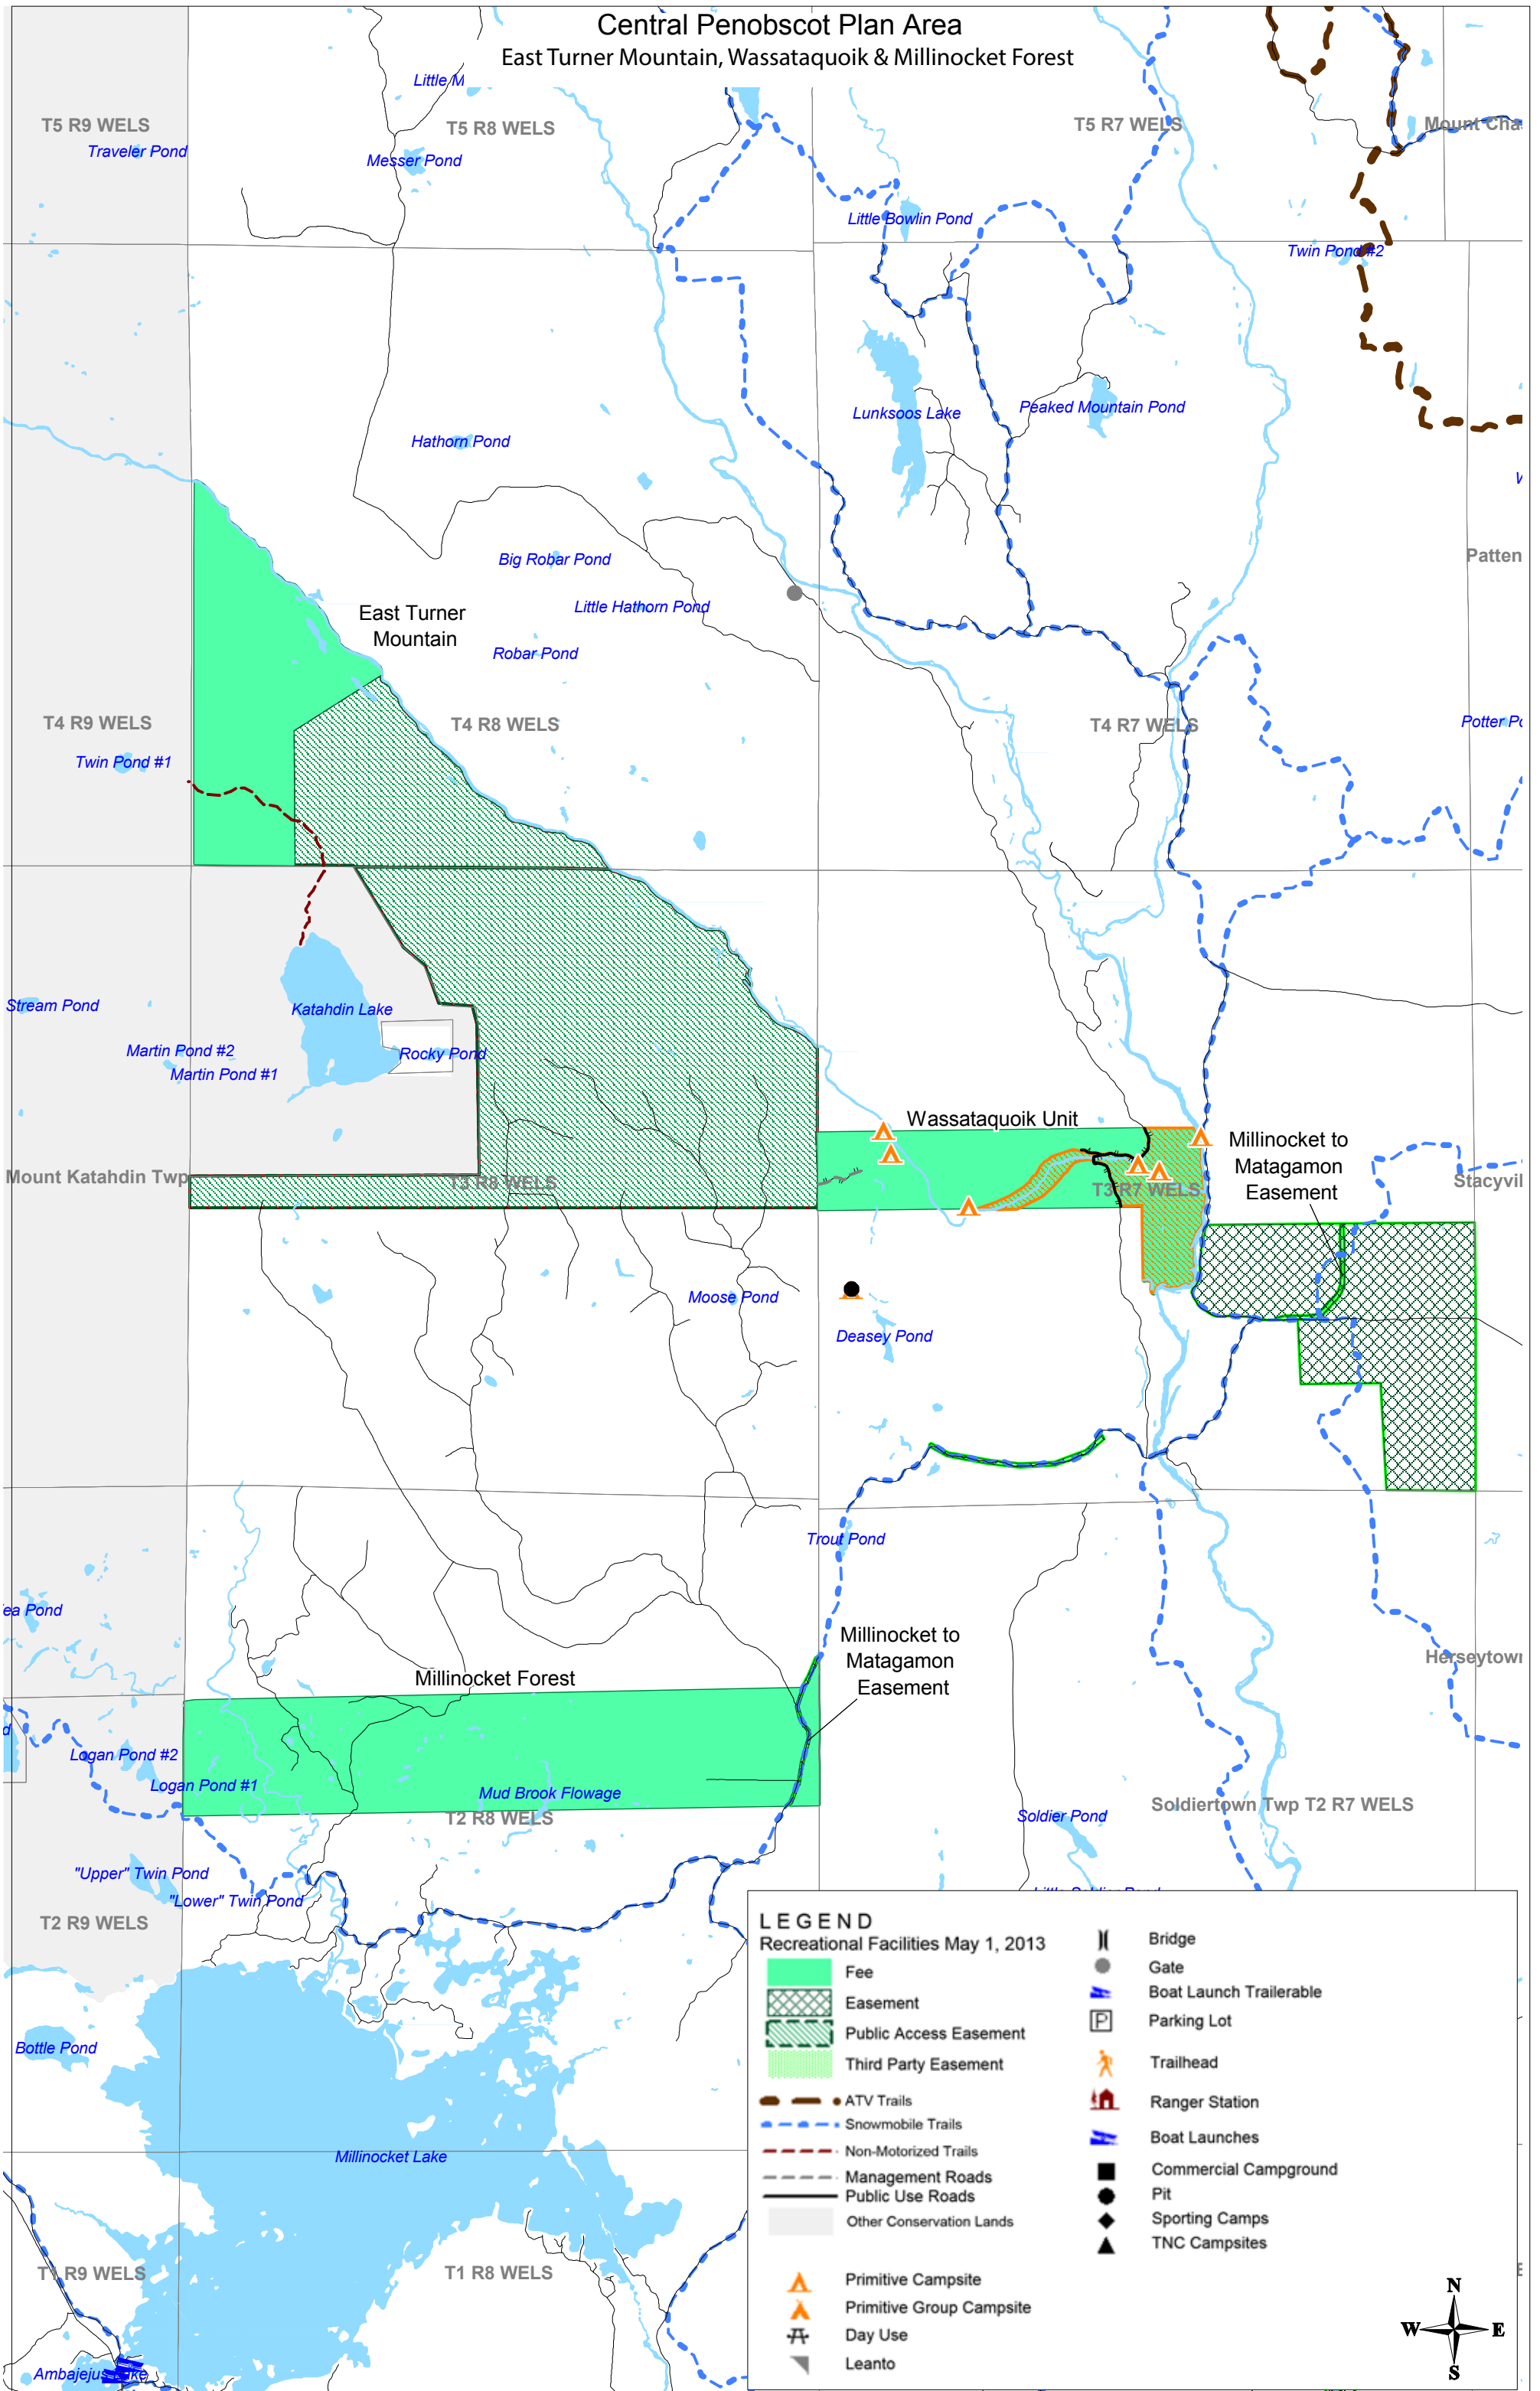

Central Penobscot Plan Area

East Turner Mountain, Wassataquoik & Millinocket Forest

LEGEND
Recreational Facilities May 1, 2013

	Fee		Bridge
	Easement		Gate
	Public Access Easement		Boat Launch Trailerable
	Third Party Easement		Parking Lot
	ATV Trails		Trailhead
	Snowmobile Trails		Ranger Station
	Non-Motorized Trails		Boat Launches
	Management Roads		Commercial Campground
	Public Use Roads		Pit
	Other Conservation Lands		Sporting Camps
	Primitive Campsite		TNC Campsites
	Primitive Group Campsite		
	Day Use		
	Leanto		