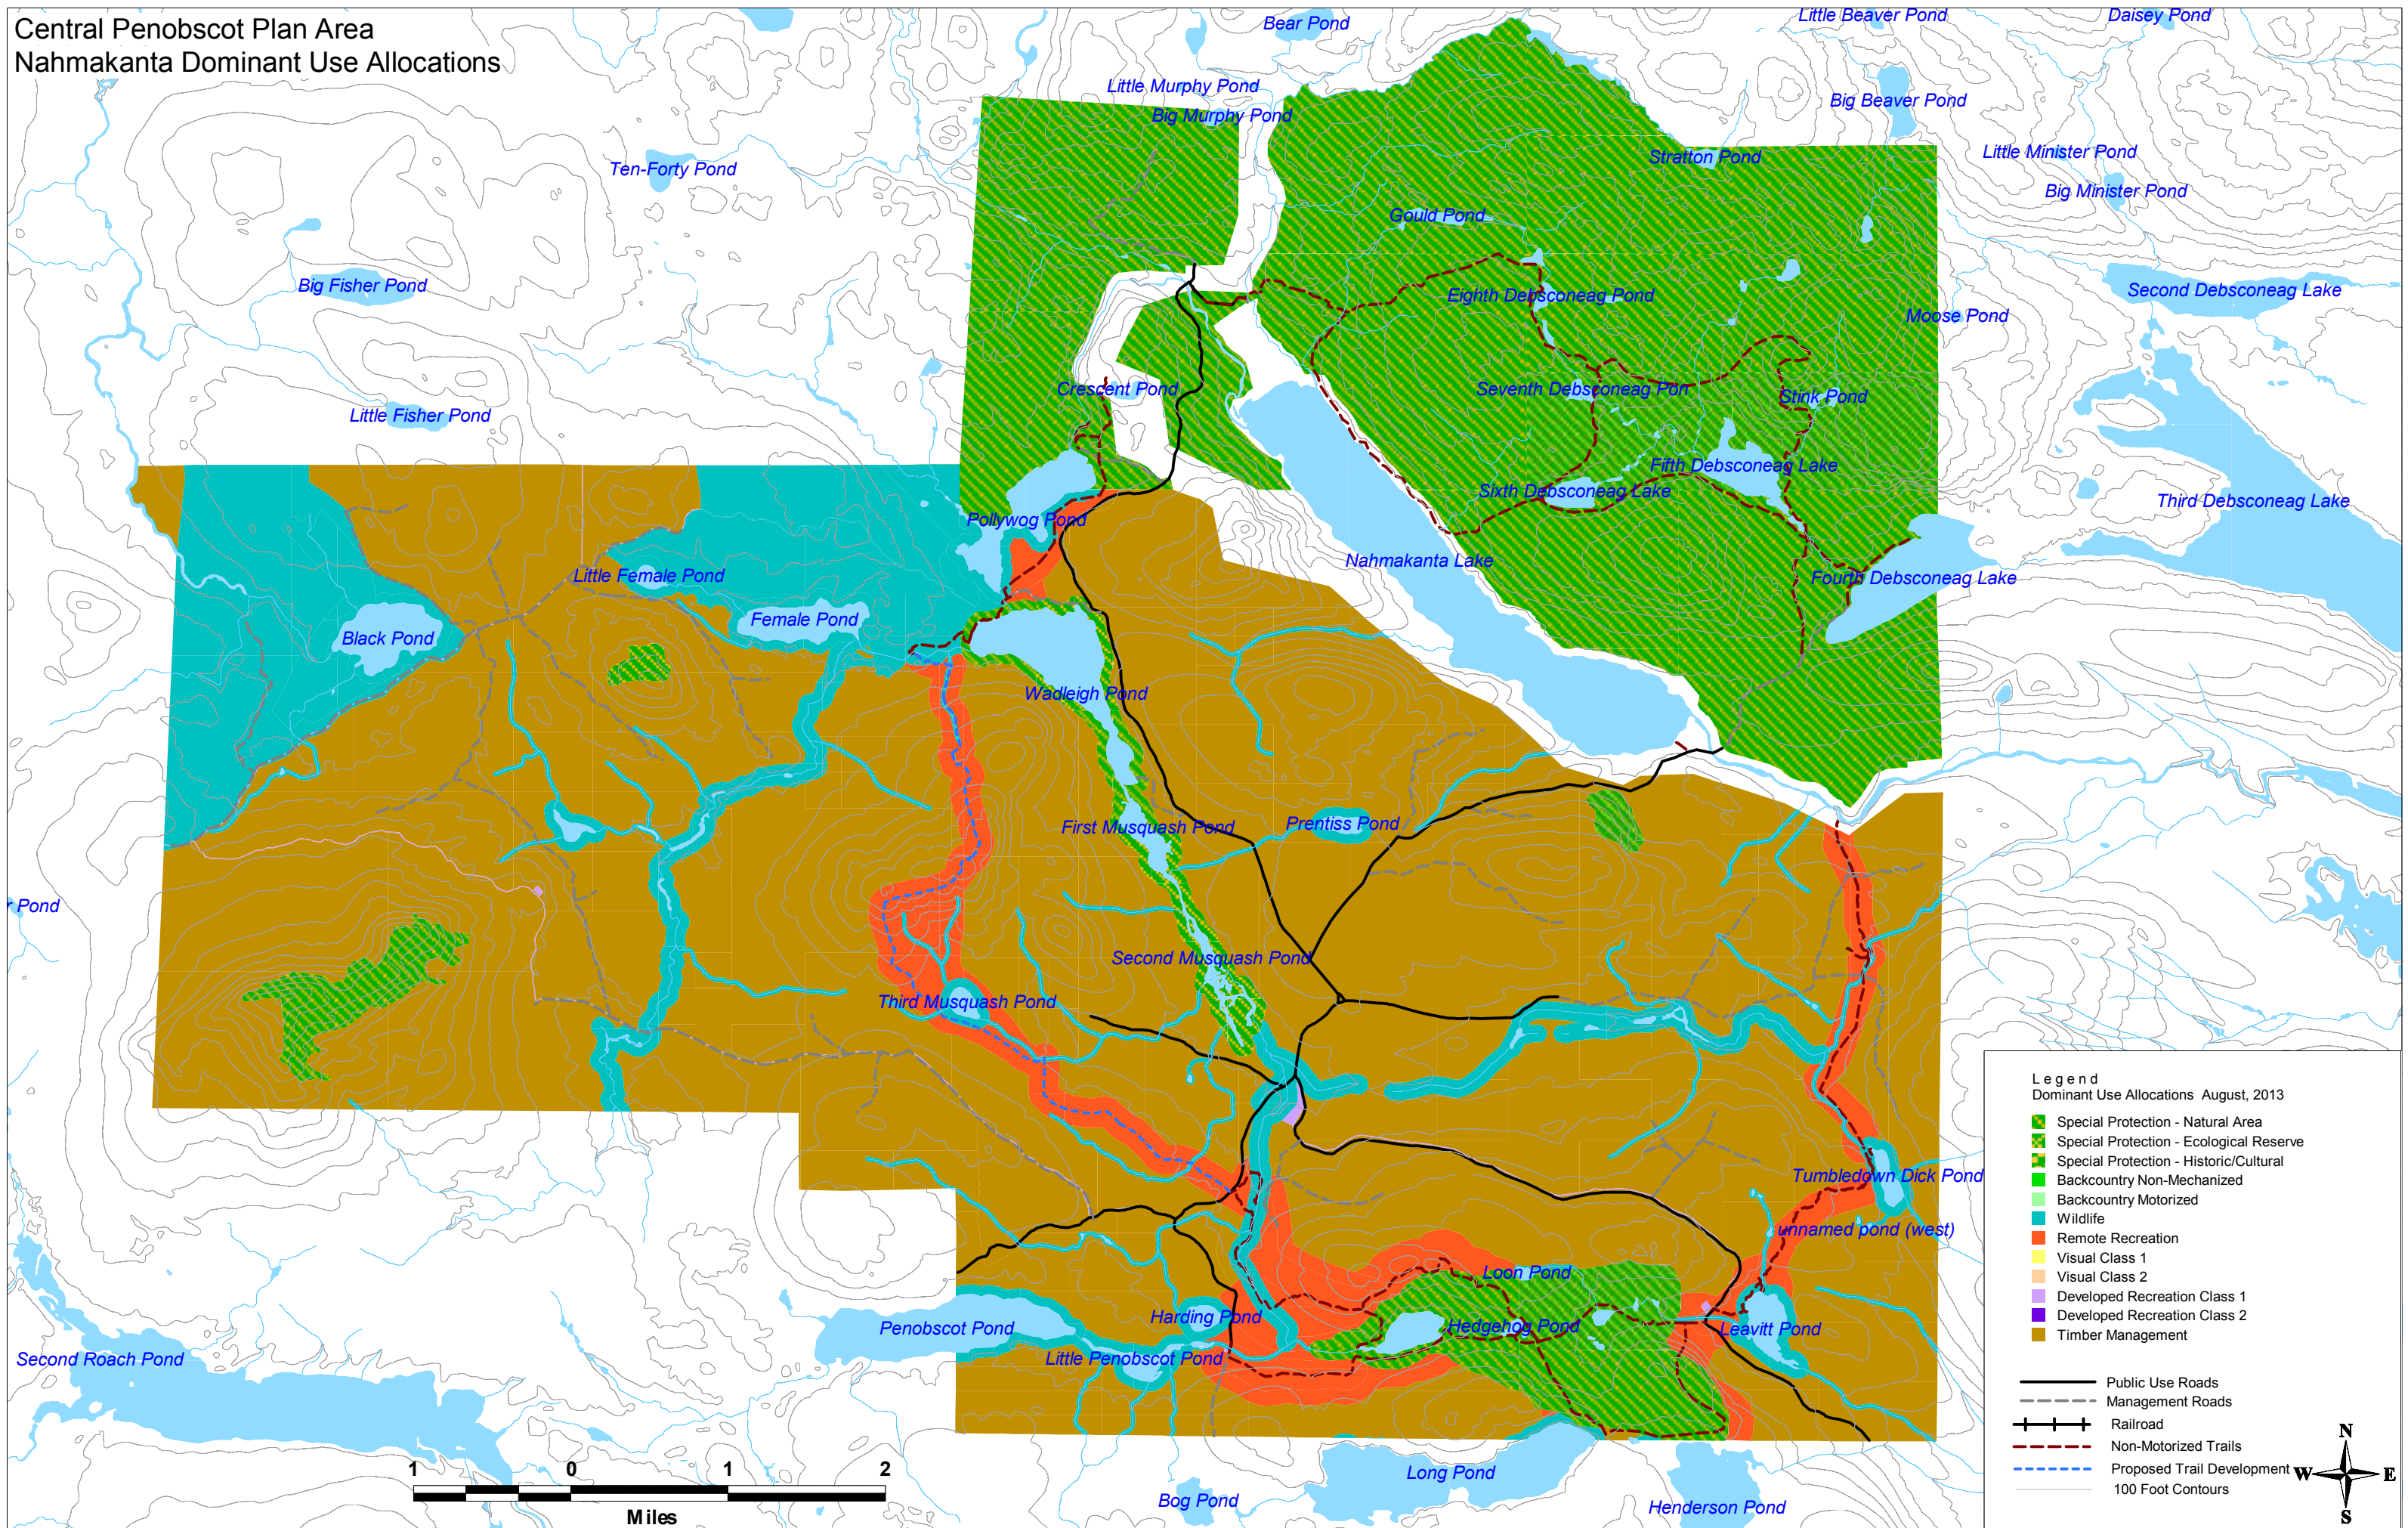

Central Penobscot Plan Area
 Nahmakanta Dominant Use Allocations

Legend
 Dominant Use Allocations August, 2013

- Special Protection - Natural Area
- Special Protection - Ecological Reserve
- Special Protection - Historic/Cultural
- Backcountry Non-Mechanized
- Backcountry Motorized
- Wildlife
- Remote Recreation
- Visual Class 1
- Visual Class 2
- Developed Recreation Class 1
- Developed Recreation Class 2
- Timber Management

- Public Use Roads
- Management Roads
- Railroad
- Non-Motorized Trails
- Proposed Trail Development
- 100 Foot Contours