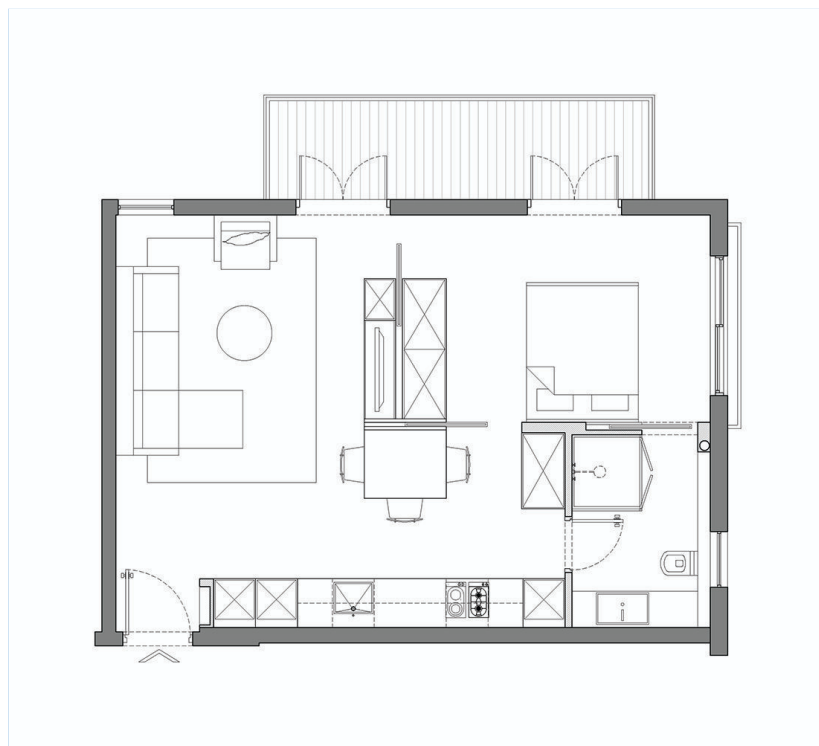

Talk Time Week 3

<http://www.rothem.co.il/blog/2020/1/30/50-square-meters-540-square-feet>

<http://www.rothem.co.il/blog/2020/1/30/50-square-meters-540-square-feet>

Listening & Speaking Station: Talk Time U3 W3