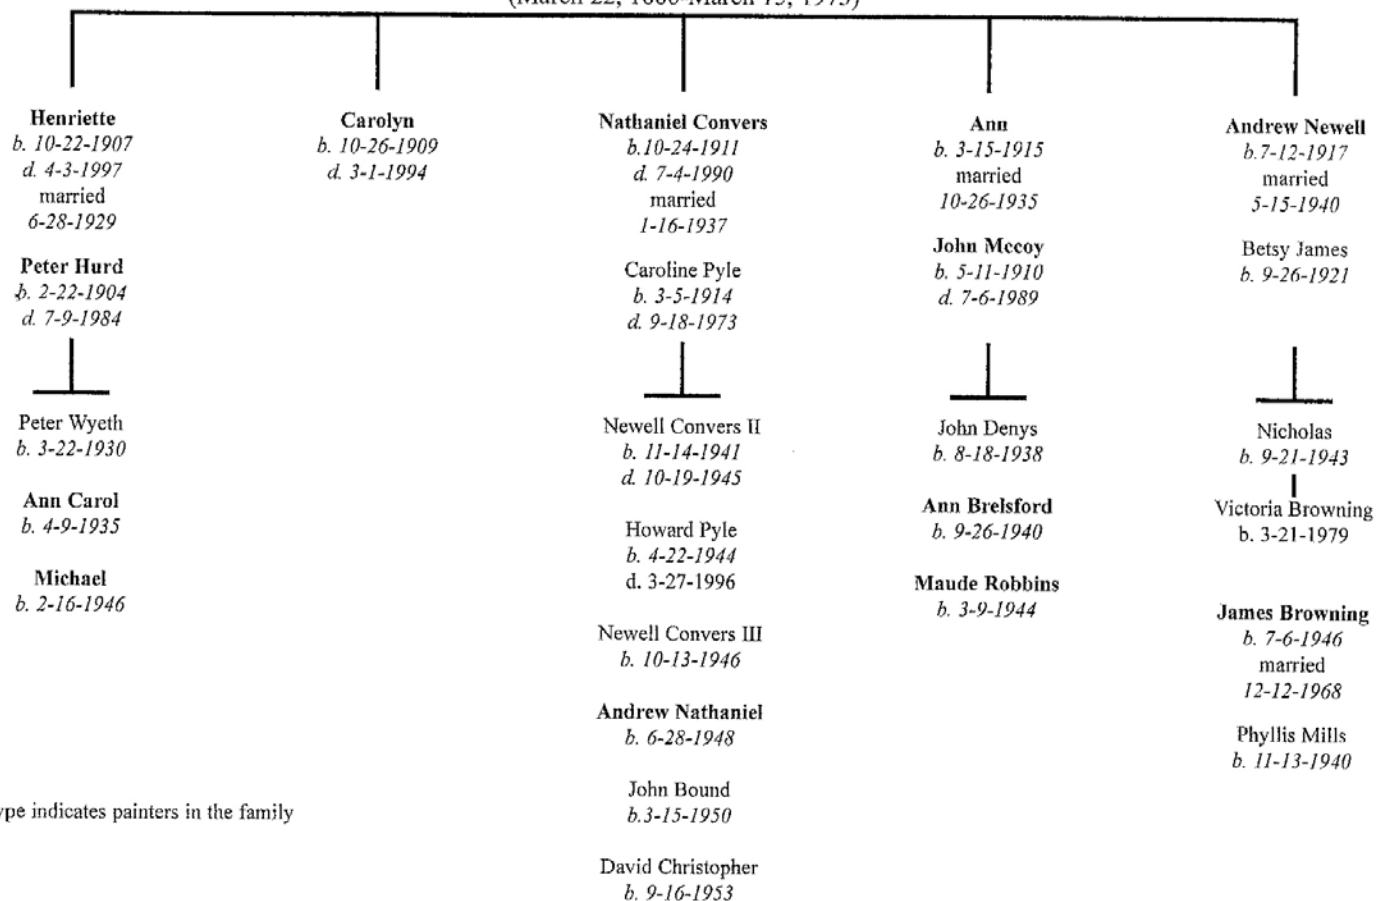

# Three Generations of Artists: Wyeth Family Tree

Newell Convers Wyeth I (N.C.)

(October 22, 1882-October 19, 1945)

married April 16, 1906

**Carolyn B. Bockius**

(March 22, 1886-March 15, 1973)

\* bold type indicates painters in the family